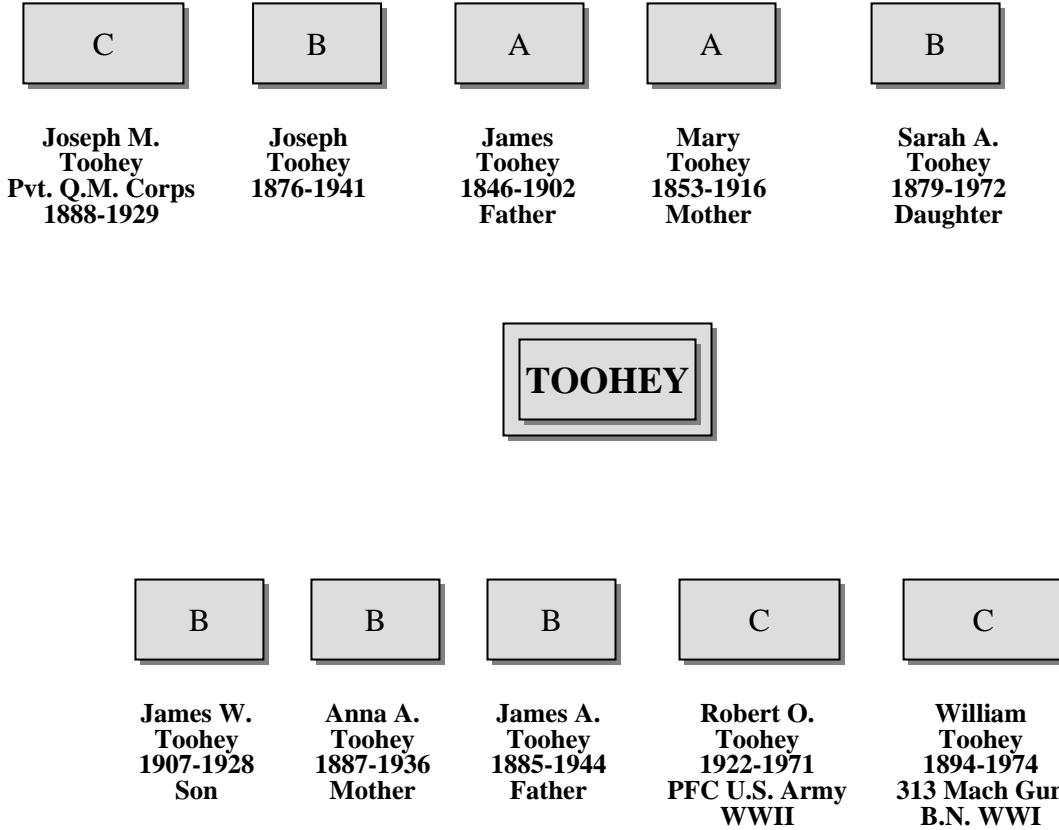

Trinity Cemetery
Section A
Erie PA

TOOHEY PLOT

Entrance
/ Exit

*Gathered by Audrey, Kathy and
Walter E. Fred during visit on 26 Sep 98*

*Centerpiece only has family name on it. There are three similar type gravestones (A,B & C)
Relative relationships are correct. Distance to road is not to scale*

TOOHEY PLOT
TRINITY CEMETERY (SEC A)
ERIE PA

TOOHEY PLOT
TRINITY CEMETERY (SEC A)
ERIE PA

TOOHEY PLOT
TRINITY CEMETERY (SEC A)
ERIE PA

TOOHEY PLOT
TRINITY CEMETERY (SEC A)
ERIE PA

TOOHEY PLOT
TRINITY CEMETERY (SEC A)
ERIE PA

TOOHEY PLOT
TRINITY CEMETERY (SEC A)
ERIE PA